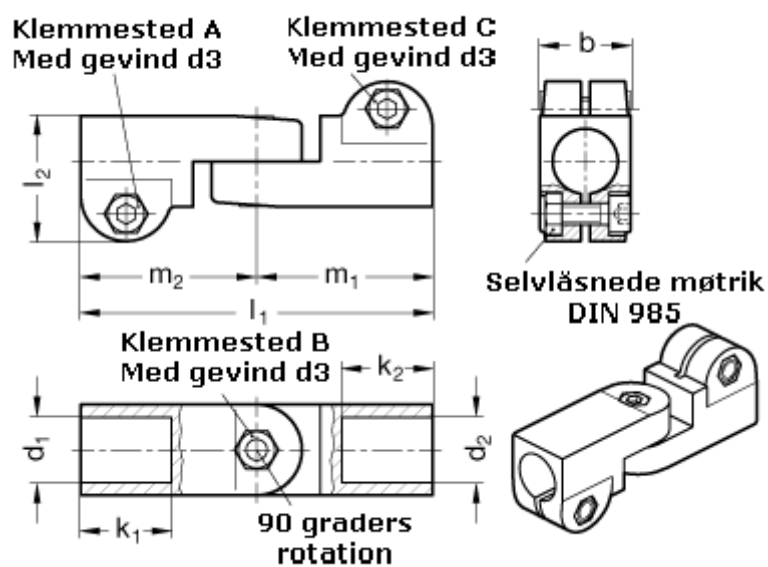

Article number: 20285B18B142BL

Description: E+G Swivel clamp connector joint
GN285-B18-B14-2-BL

Measures

$b = 25$

$m_1 = 48.5$

$d_1 = B18$

$m_2 = 48.5$

$d_2 = B14$

$d_3 = M 6$

$k_1 = 25$

$k_2 = 25$

$l_1 = 97$

$l_2 = 34.5$